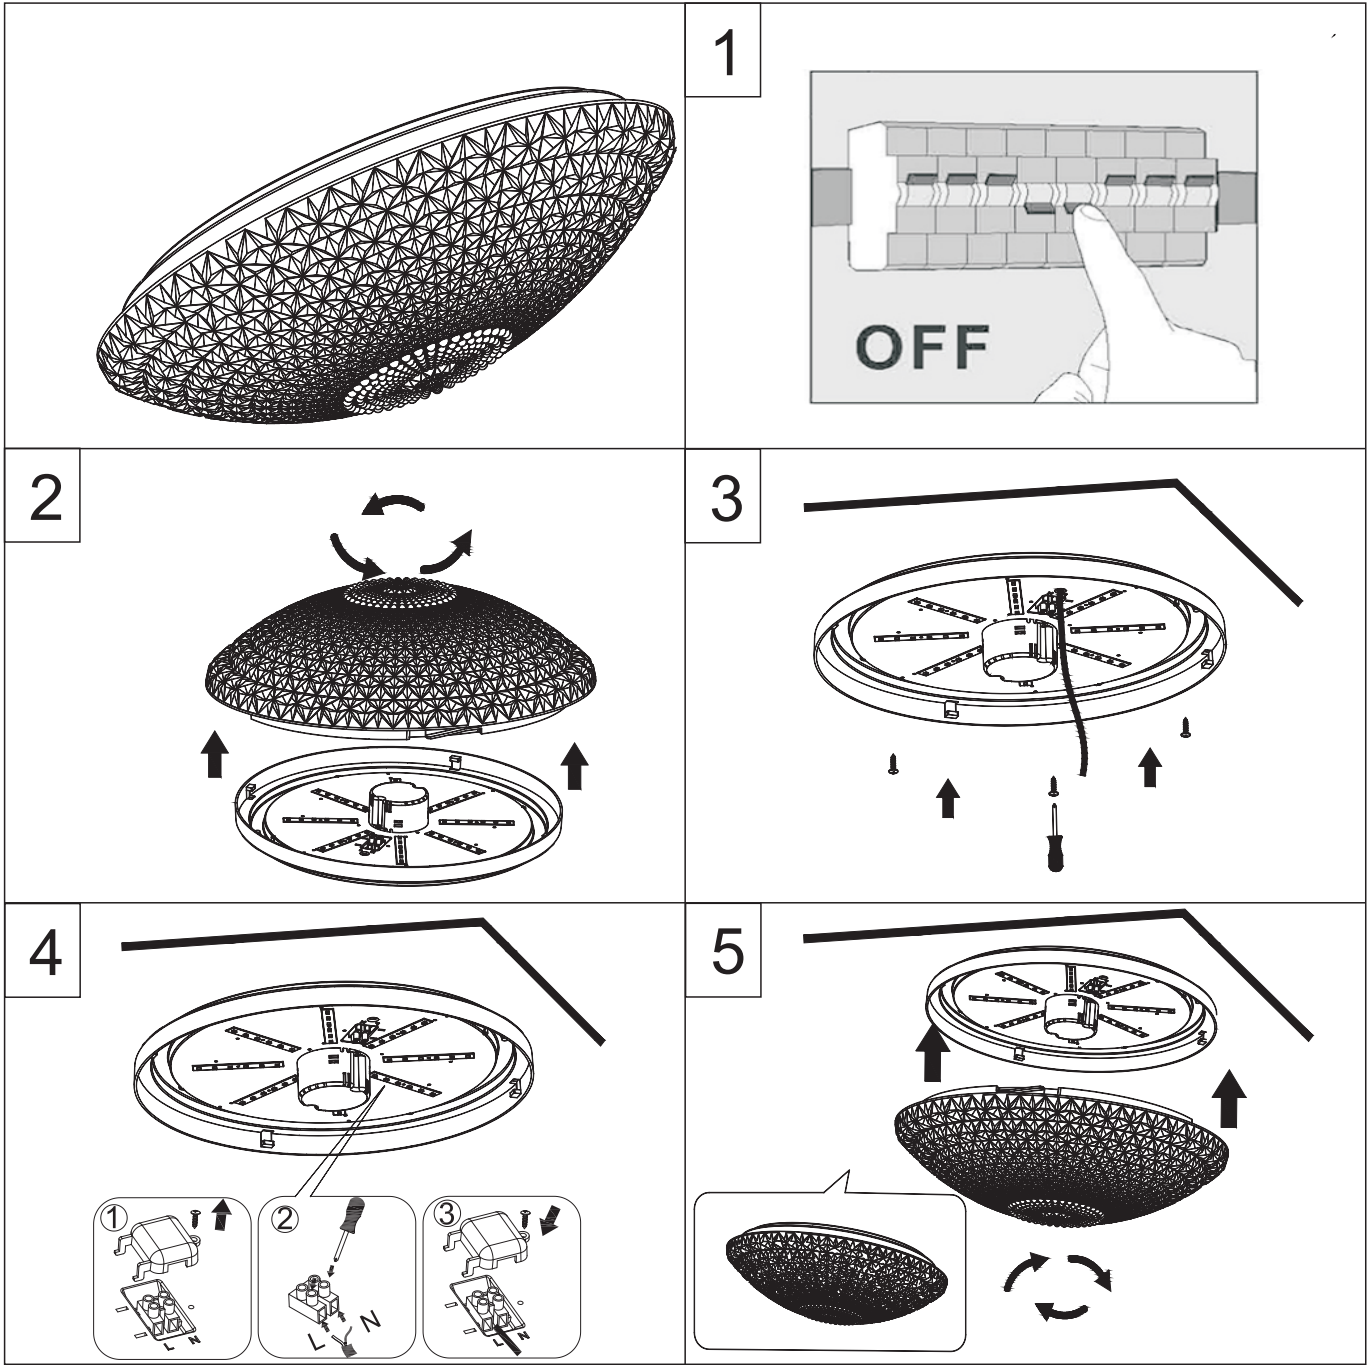

ON	OFF	ON	OFF	ON
100%	1 sec	50%	1 sec	25%

230V~ 50Hz, 1 x LED 21W